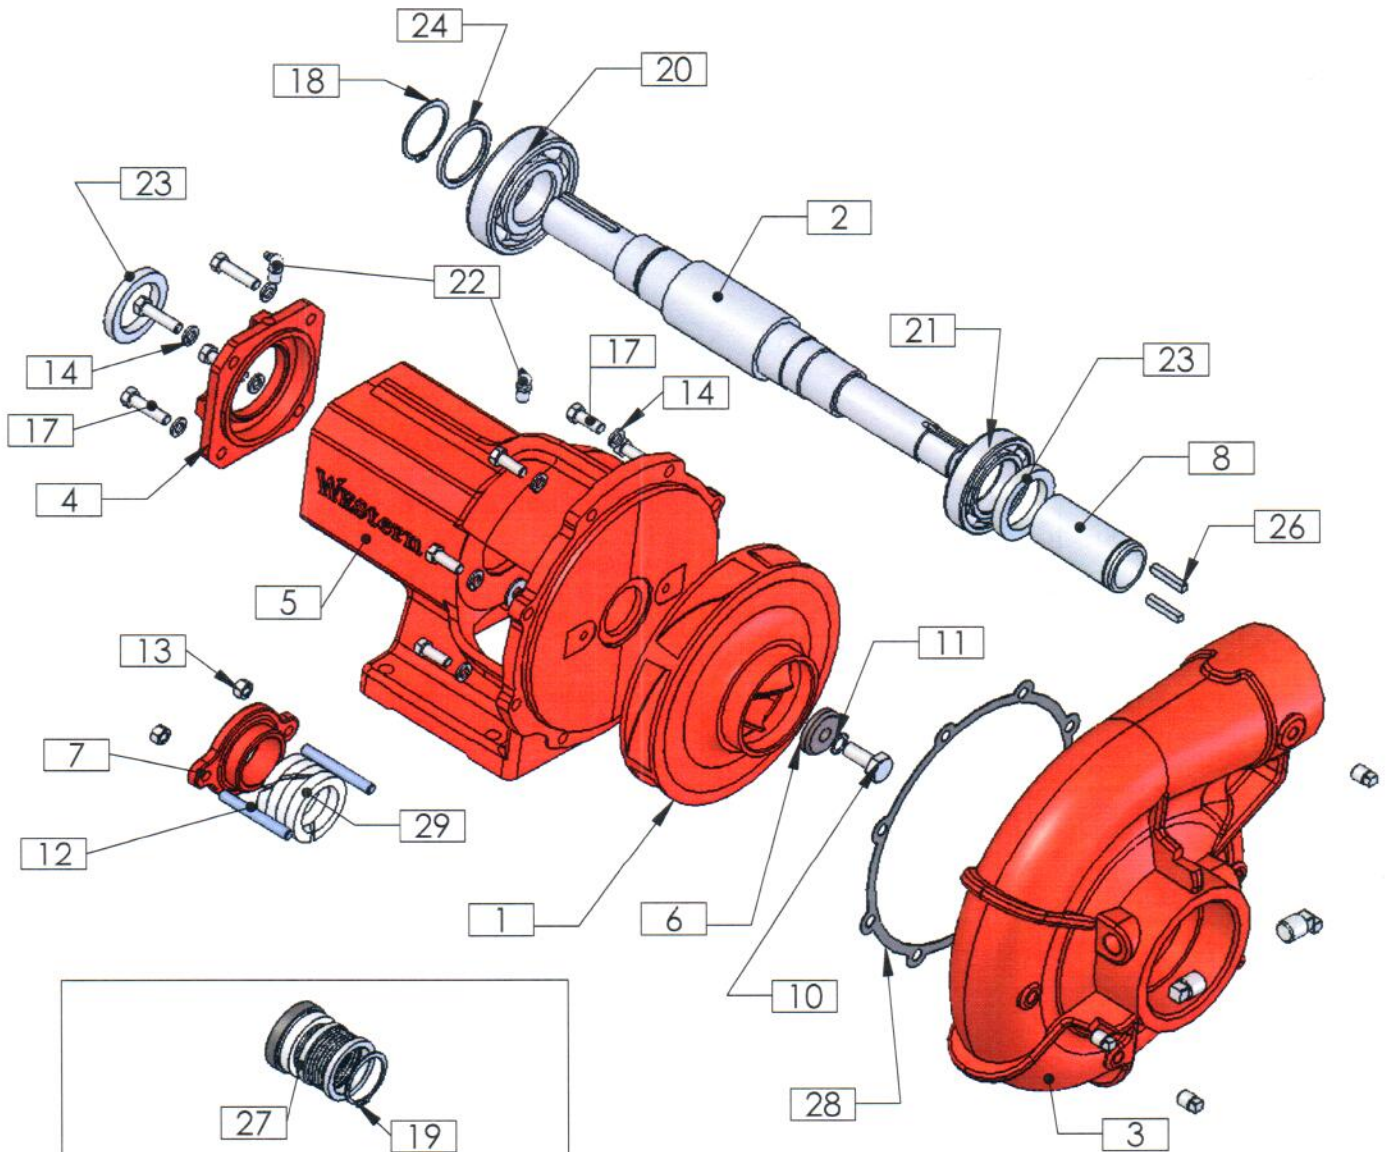

Western Pumps

XS-9 Series - Frame Mount Parts Diagram 3x4x9/6x8x9

27 19
Mechanical Seal Pump
Replace Packing Parts
7,12,13,29

Western Pumps, LLC

XS-9 Series Pump Parts Listing

Models: 3x4x9, 6x8x9- Frame Mount

Draw ID	Pump Model	Component ID	Component Description	Qty Needed
1	349MCC-FSxx	M-01-IM001-01	Impeller CCW - 349M	1
	349MCW-FSxx	M-01-IM003-01	Impeller CW - 349M	1
	689HCW-FSxx	M-02-IM005-01	Impeller CW - 689H	1
2	349Mxx-FSxx	M-01-SH001-01	Shaft - 349M	1
	689HCW-FSxx	M-02-SH004-01	Shaft - 689H	1
3	349MCW-FSxP	M-01-VL001-01	Volute CW - 349M - NPT	1
	349MCC-FSxP	M-01-VL003-01	Volute CCW - 349M - NPT	1
	349MCC-FSxV	M-01-VL005-01	Volute CCW - 349M - Vic	1
	349MCW-FSxV	M-01-VL007-01	Volute CW - 349M - Vic	1
	689HCW-FSxx	M-02-VL009-01	Volute CW - 689H - Flange	1
4	All	M-05-BC001-01	Bearing Cap - 349M/689H	1
5	xx9xxx-FSPx	M-05-BF001-01	Bearing Frame - 9 Packing	1
	xx9xxx-FSSx	M-05-BF003-01	Bearing Frame - 9 Seal	1
6	All	M-05-IW001-01	Washers - 1.75 SS Heavy	1
7	All	M-05-PG001-01	Packing Gland - 349M/689H	1
8	All	M-05-WS001-01	Shaft Wear Sleeve - 349M/689H	1
9	All	P-00-00003-01	Slinger - 1.75	1
10	All	P-00-00006-01	Bolts - 1/2-13 x 1-1/2 SS	1
11	All	P-00-00007-01	Washers - 1/2 Star SS	1
12	All	P-00-00012-01	Studs - 3/8-16 x 3	2
13	All	P-00-00013-01	Nuts - 3/8-16 Flanged	2
14	All	P-00-00014-01	Washers - 3/8 Locking	12
15	All	P-00-00016-01	Pipe Plugs - 1/4	4
16	All	P-00-00018-01	Pipe Plugs - 1/2	2
17	All	P-00-00020-01	Bolts - 3/8-16 x 1-1/4	12
18	All	P-00-00021-01	Snap Ring - 1.969	1
19	All	P-00-00022-01	Snap Ring - 1.750 SS	1
20	All	P-00-00024-01	Bearings - Input Side	1
21	All	P-00-00025-01	Bearings - Impeller Side	1
22	All	P-00-00026-01	Grease Fittings - 1/8 NPT	2
23	All	P-00-00027-01	Grease Seals	2
24	All	P-00-00028-01	Thrust Ring - 1.972	1
25	All	P-00-00030-01	Key - 3/8 x 1.75	1
26	349Mxx-FSxx	P-01-00029-01	Key - Impeller - 349M	2
	689HCW-FSxx	P-00-00062-01	Key - Impeller	2
27	All	P-05-00008-01	Mechanical Seal - 349M/689H	1
28	All	P-05-00036-01	Gasket - Volute - 349M/689H	1
29	All	S-05-00009-01	Packing Set - 3/8 - 349M/689H	1