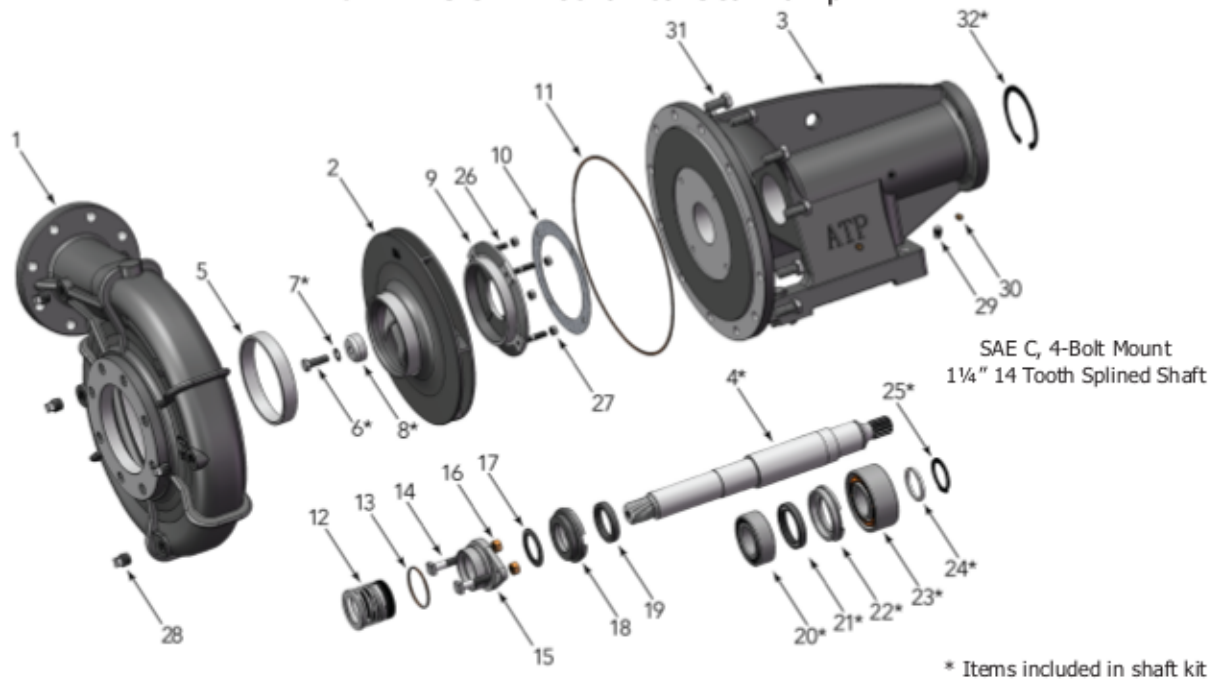

B69743

PARTS BREAKDOWN

B4JRMBS 5x4 Mechanical Seal Pump

* Items included in shaft kit

PARTS							
#	NAME	SKU	ALT SKU	#	NAME	SKU	ALT SKU
1	Case, Volute	113-H03843	H03843	17	Water Slinger	116-S10964	S10964
2	Impeller	112-L05976	L05976	18	Inner Bearing Cap	116-M10200	M10200
3	Hydraulic Bearing Frame	114-M05103	H05103	19	Oil Seal	116-S14765	S14765
4*	Shaft Kit	111-B73051	B73051	20*	Ball Bearing	116-S15604	S15604
5	Wearing Ring	116-S02894	S02894	21*	Oil Seal	116-M10210	M10210
6*	Capscrew	116-S23623	S23623	22*	Outer Bearing Cap	116-M10209	M10209
7*	Lock Washer	116-S23038	S23038	23*	Ball Bearing	116-M10184	M10184
8*	Impeller Washer	116-S19275	S19275	24*	Shaft Thrust Ring	116-S06519	S06519
9	Balance Ring	116-S13591	S13591	25*	Retaining Ring	116-S23016	S23016
10	Balance Ring Gasket	116-S09943	S09943	26	Stud	116-S23995	S23995
11	Volute Gasket	116-S06271	S06271	27	Pump Nut	116-S23103	S23103
12	Mechanical Seal	116-S32693	S32693	28	1/2" Pipe Plug	116-S23717	S23717
13	O-Ring	116-S26471	S26471	29	1/4" Pipe Plug	116-S23715	S23715
14	Gland Bolt	116-S23792	S23792	30	Grease Fitting	116-S23670	S23670
15	Shaft Seal Retainer	116-S11452	S11452	31	Hex Capscrew	116-S26999	S26999
16	Hex Nut	116-S23347	S23347	32*	Retaining Ring	116-S23025	S23025

COMPLETE PUMP	
B4JRMBS 5x4 Mechanical Seal	101-B69743