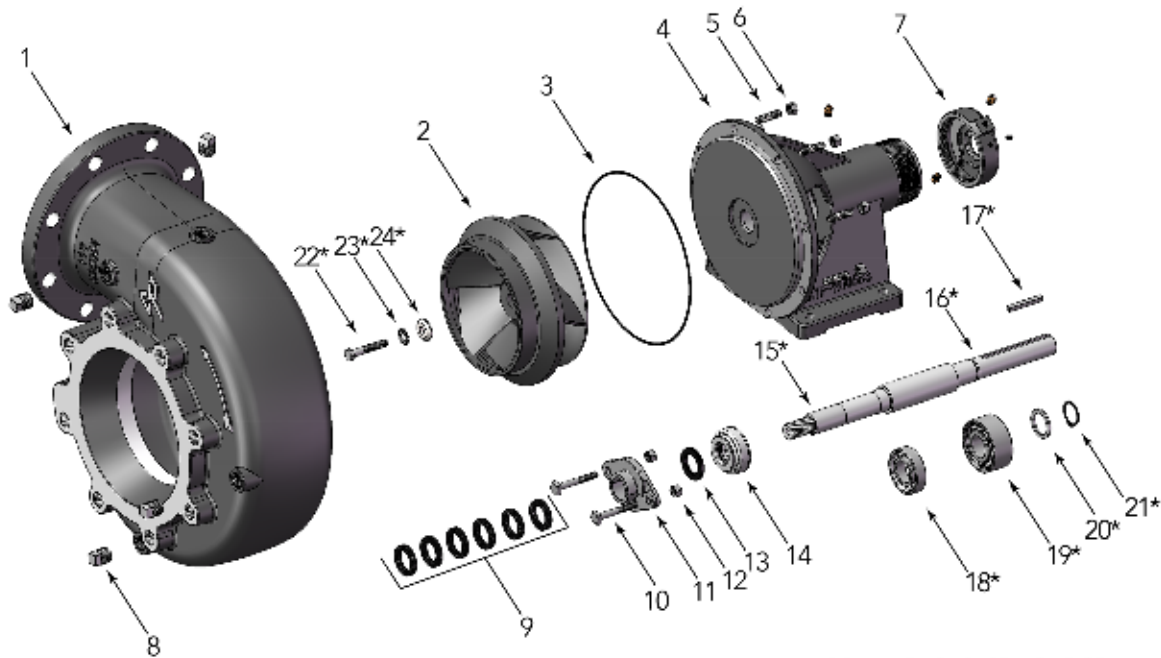

B69501

PARTS BREAKDOWN B6ZRH Water Pump (CW, Rope Seal)

* Items included in shaft kit

ALL COMPONENTS							
#	NAME	SKU	ALTSKU	#	NAME	SKU	ALTSKU
1	Volute, B6Z	113-H05065	H05065	13	Water Slinger	116-S12260	S12260
2	Impeller B6Z, CW	112-M04186	M04186	14	Inner Bearing Cap	116-S19033	S19033
3	Volute Gasket	116-S05126	S05126	15*	Shaft Sleeve	116-S39242	S39242
4	Pump Frame, Rope Seal	114-H00553	H00553	16*	Pump Shaft Kit	111-B82184	B82184
5	Stud, 3/8-16 x 1-1/4"	116-S23944	S23944	17*	1/4" Key	116-S24255	S24255
6	Nut, Hex 3/8-16	116-S23103	S23103	18*	Ball Bearing	116-S13270	S13270
7	Outer Bearing Cap	116-S19914	S19914	19*	Ball Bearing	116-S13271	S13271
8	1/2" Pipe Plug	116-S23717	S23717	20*	Thrust Ring	116-S29218	S29218
9	Rope Packing	116-S14022	S14022	21*	Retaining Snap Ring	116-S23010	S23010
10	Packing Bolt (2 req)	116-S23762	S23762	22*	Screw, Impeller 3/8-16 x 1-3/4"	116-S23572	S23572
11	Split Packing Gland	116-B82468	B82468	23*	Lock Washer	116-S23036	S23036
12	Packing Nut (2 req)	116-S23343	S23343	24*	Impeller Washer	116-S06314	S06314

COMPLETE PUMP AND POWER FRAME

NAME	SKU
B6ZRH CW Rope Seal Pump	101-B69501