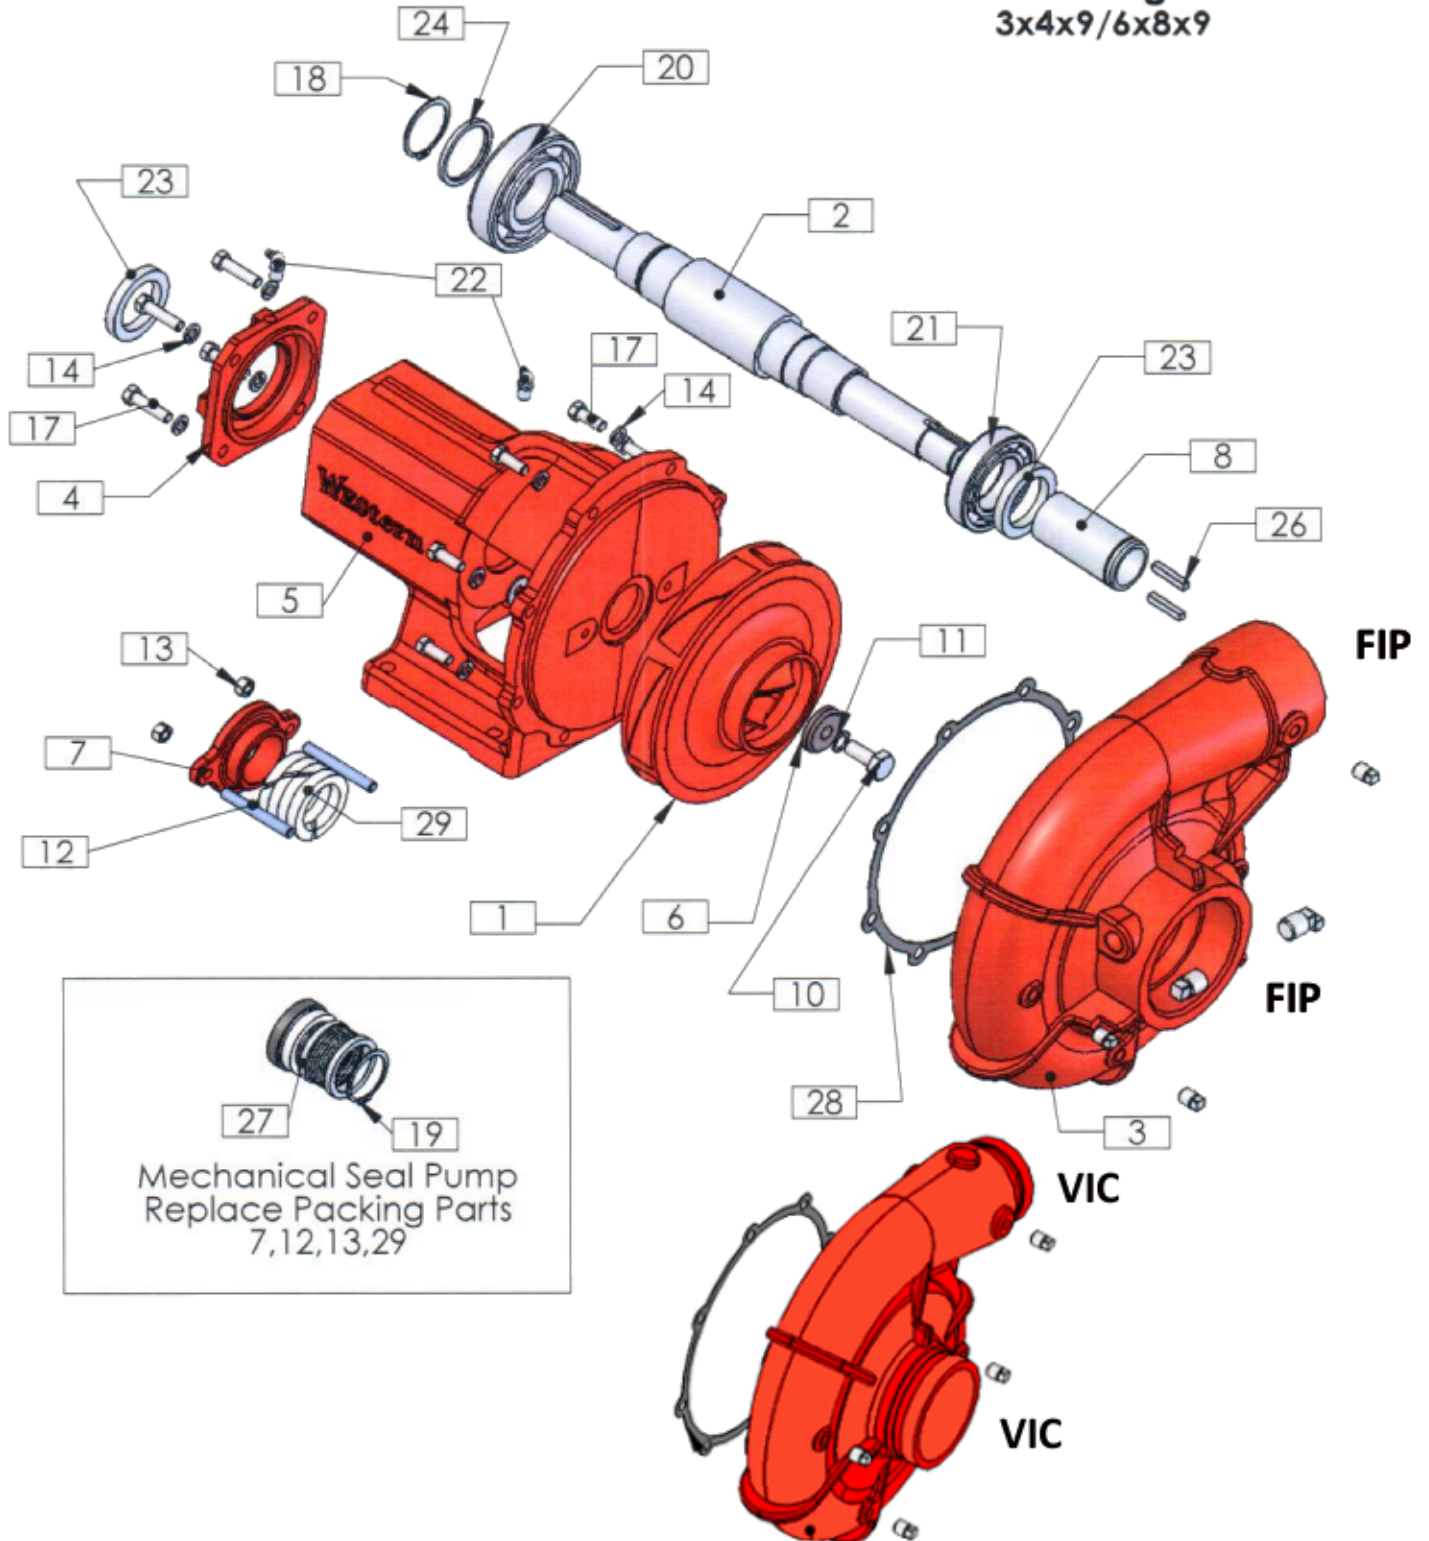

349 Series - Frame Mount
Parts Diagram
 3x4x9/6x8x9

349 Series Pump Parts Listing

Models: 3x4x9, 6x8x9- Frame Mount

Draw ID	Pump Model	Component ID	Component Description	Qty Needed
1	349MCC-FSxx	M-01-IM001-01	Impeller CCW - 349M	1
	349MCW-FSxx	M-01-IM003-01	Impeller CW - 349M	1
	689HCW-FSxx	M-02-IM005-01	Impeller CW - 689H	1
2	349Mxx-FSxx	M-01-SH001-01	Shaft - 349M	1
	689HCW-FSxx	M-02-SH004-01	Shaft - 689H	1
3	349MCW-FSxP	M-01-VL001-01	Volute CW - 349M - NPT	1
	349MCC-FSxP	M-01-VL003-01	Volute CCW - 349M - NPT	1
	349MCC-FSxV	M-01-VL005-01	Volute CCW - 349M - Vic	1
	349MCW-FSxV	M-01-VL007-01	Volute CW - 349M - Vic	1
	689HCW-FSxx	M-02-VL009-01	Volute CW - 689H - Flange	1
4	All	M-05-BC001-01	Bearing Cap - 349M/689H	1
5	xx9xxx-FSPx	M-05-BF001-01	Bearing Frame - 9 Packing	1
	xx9xxx-FSSx	M-05-BF003-01	Bearing Frame - 9 Seal	1
6	All	M-05-IW001-01	Washers - 1.75 SS Heavy	1
7	All	M-05-PG001-01	Packing Gland - 349M/689H	1
8	All	M-05-WS001-01	Shaft Wear Sleeve - 349M/689H	1
9	All	P-00-00003-01	Slinger - 1.75	1
10	All	P-00-00006-01	Bolts - 1/2-13 x 1-1/2 SS	1
11	All	P-00-00007-01	Washers - 1/2 Star SS	1
12	All	P-00-00012-01	Studs - 3/8-16 x 3	2
13	All	P-00-00013-01	Nuts - 3/8-16 Flanged	2
14	All	P-00-00014-01	Washers - 3/8 Locking	12
15	All	P-00-00016-01	Pipe Plugs - 1/4	4
16	All	P-00-00018-01	Pipe Plugs - 1/2	2
17	All	P-00-00020-01	Bolts - 3/8-16 x 1-1/4	12
18	All	P-00-00021-01	Snap Ring - 1.969	1
19	All	P-00-00022-01	Snap Ring - 1.750 SS	1
20	All	P-00-00024-01	Bearings - Input Side	1
21	All	P-00-00025-01	Bearings - Impeller Side	1
22	All	P-00-00026-01	Grease Fittings - 1/8 NPT	2
23	All	P-00-00027-01	Grease Seals	2
24	All	P-00-00028-01	Thrust Ring - 1.972	1
25	All	P-00-00030-01	Key - 3/8 x 1.75	1
26	349Mxx-FSxx	P-01-00029-01	Key - Impeller - 349M	2
	689HCW-FSxx	P-00-00062-01	Key - Impeller	2
27	All	P-05-00008-01	Mechanical Seal - 349M/689H	1
28	All	P-05-00036-01	Gasket - Volute - 349M/689H	1
29	All	S-05-00009-01	Packing Set - 3/8 - 349M/689H	1